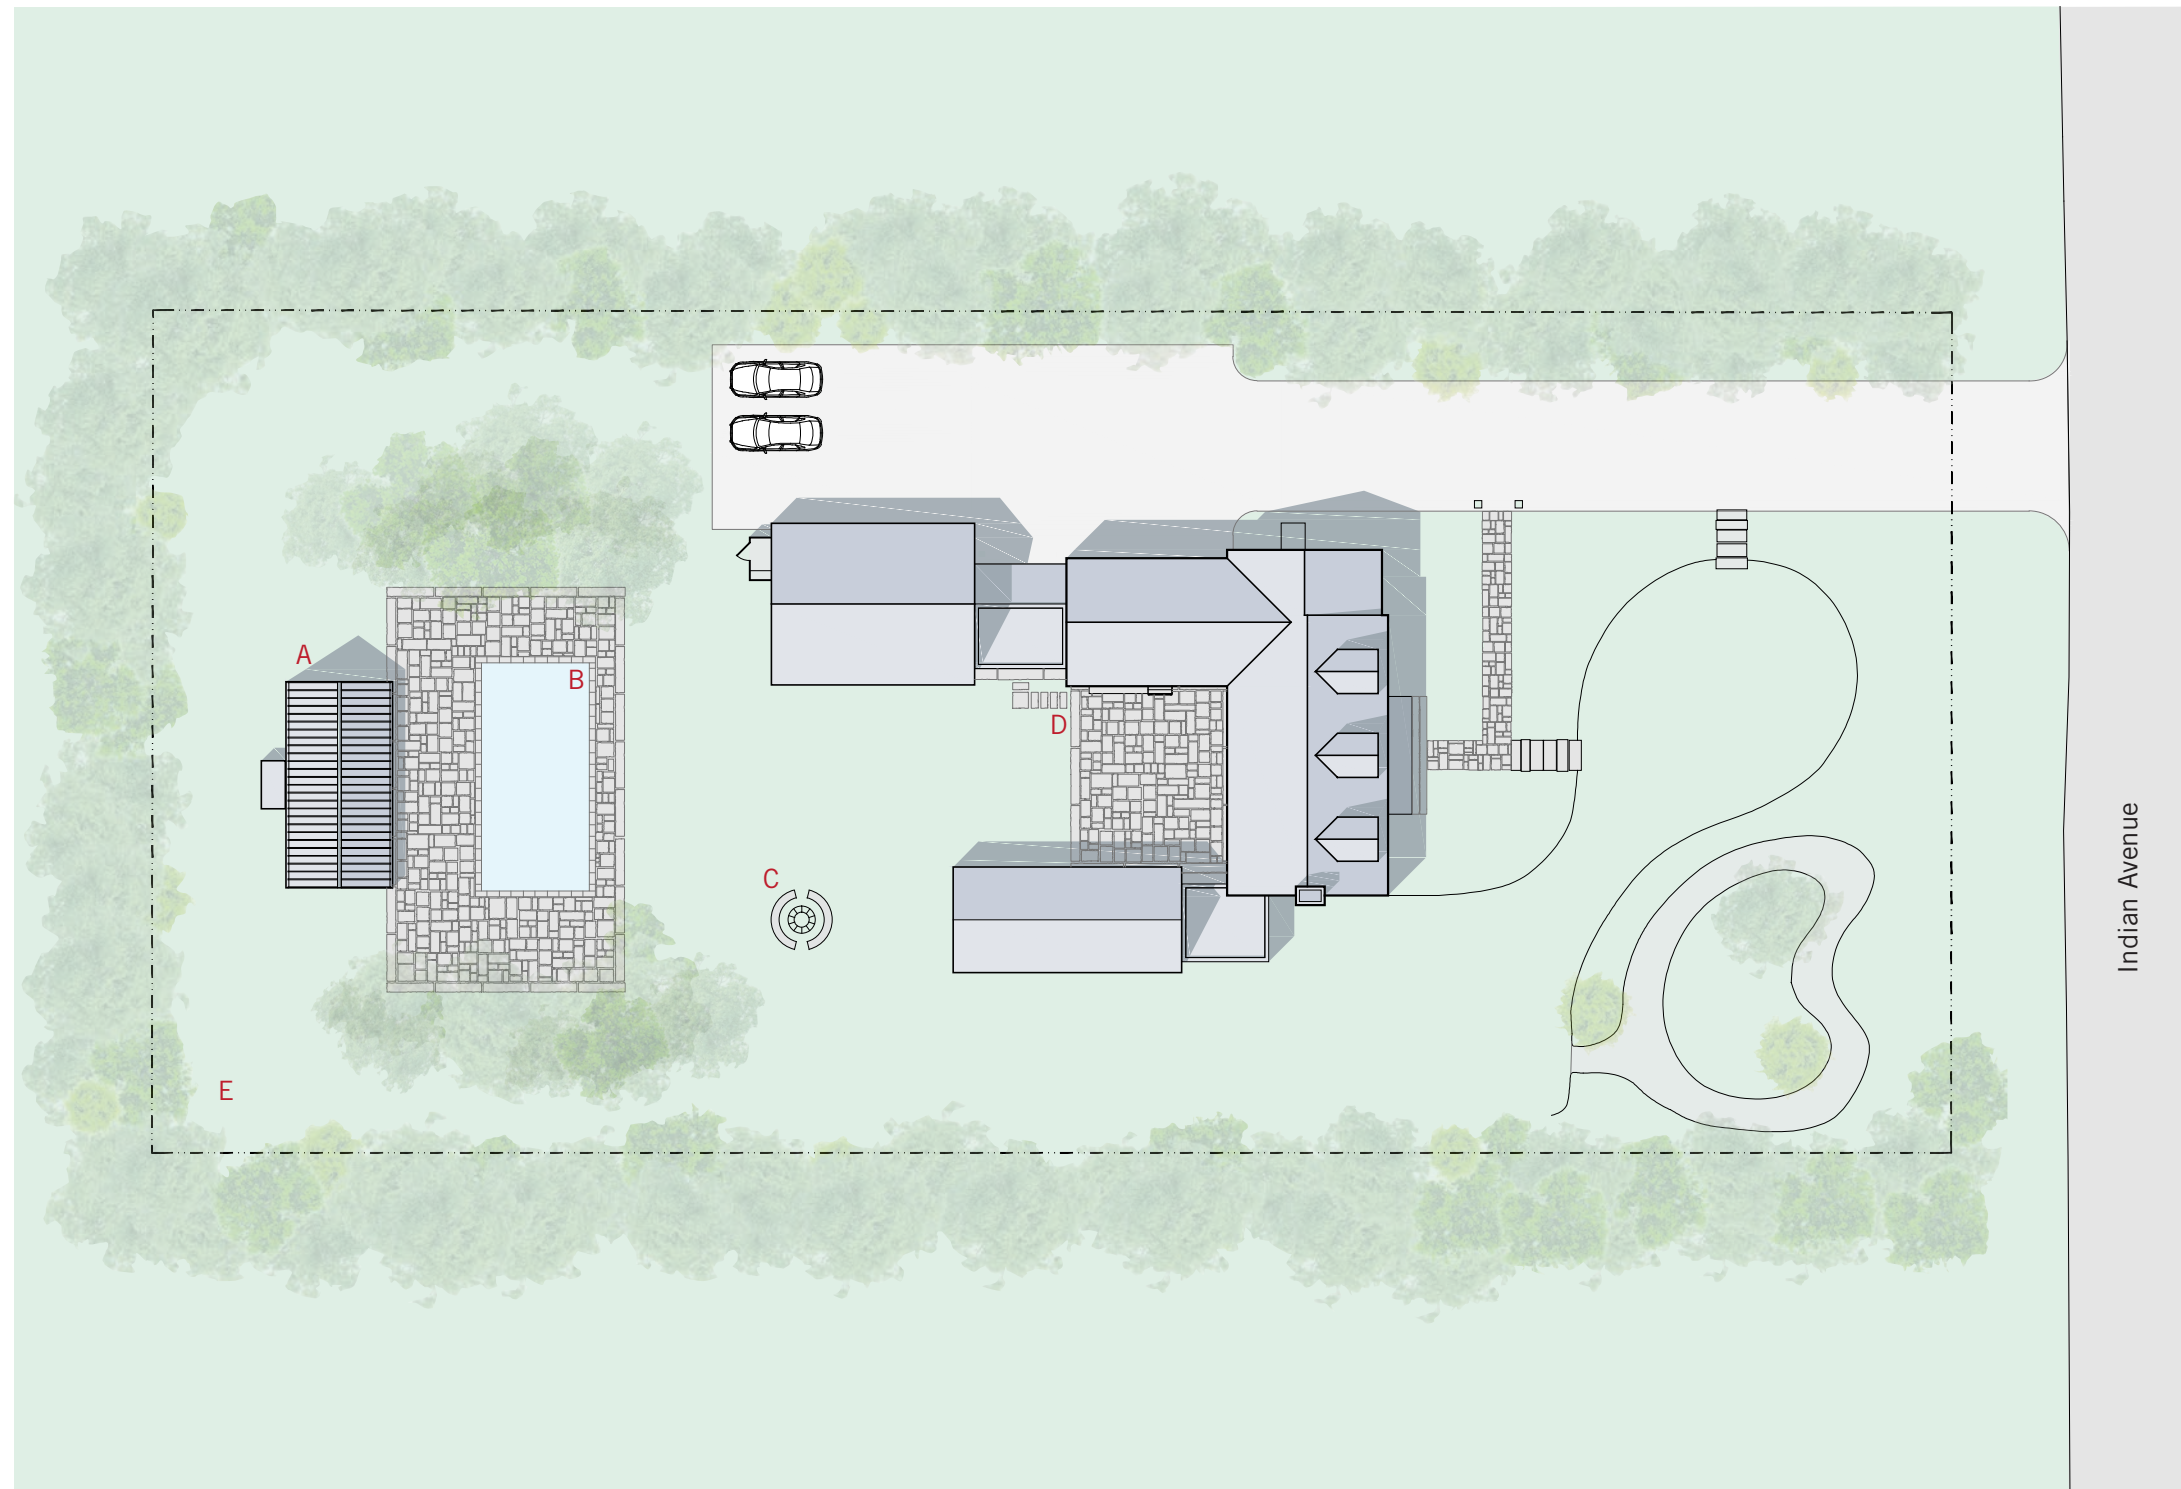

766 INDIAN AVENUE

MIDDLETOWN, RHODE ISLAND

Site Plan Upgrades

- A Pool House
- B Pool
- C Firepit
- D Outdoor Grille
- E Landscape Design Package

0 2 8 18 36
Graphic Scale 1/32" = 1'-0"

ENVELO

78 Thames St, Newport RI 02840

Note: Drawings are for informational purposes only. Actual construction may differ.